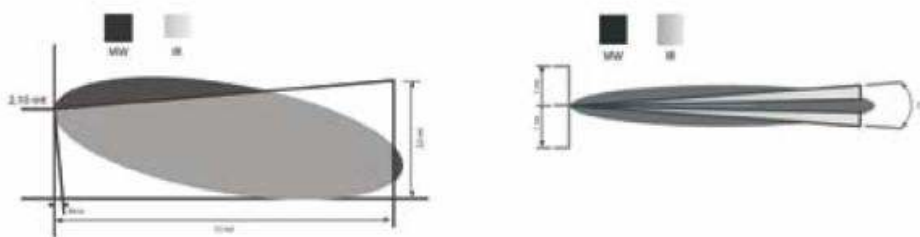

# גלאי וילון חיצוני לטווח יעיל 12 מטר

Due to its small size is particularly suitable for the protection of doors, windows and store fronts, and thanks to the materials used and technology evolved, it can be used in any outdoor installation where it is necessary protect well-defined areas (windows, doors, walls). It create a barrier like a curtain (about 7.5 °) and has an adjustable flow up to 12 mt. It's made of materials waterproof and the case is completely watertight. Furthermore, the electronics is subjected to a process of sealing to ensure the correct operation in all conditions of humidity and temperature. Still, the accurate design and analysis digital signals from the microwave make it very stable and immune to false alarms. Works with universal receiver Art. 9424/868

Art. 9456UT	
Operating Voltage	Lithium battery pack 3.6 - 1 Amp
Battery Life	3 years - 60 alarms day
MW Frequency	24,15 GHz
Coverage	12m Vertical Lobo 80° - Horizontal 7,5 °
Radio frequency	868,300 Mhz
Reports	Sabotage alarm, low battery and supervision
RF immunity	To 2 GHz
wizard in temperature	-
Operating temperature	-20C° to 55C°
Bracket	Supplied
Dimensions	37 x 125 x 40mm